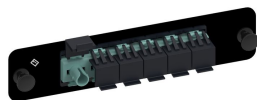

Adapter Pack, Black, 1000-Type, with 1 LazrSPEED® 6 fiber, Multimode ST ganged adapter, aqua, shuttered

- Uniprise panels for Ready shelves and wall mount enclosures come in SC and LC configurations. Any combination of adapter panels can be used in the enclosures, up to the maximum number of openings

OBSOLETE

This product was discontinued on: June 20, 2018

Product Classification

Regional Availability	Asia Australia/New Zealand EMEA Latin America North America
Portfolio	CommScope®
Product Type	Fiber adapter pack
Product Brand	LazrSPEED®
Product Series	1000-style

General Specifications

Application	Used in conjunction with SD Panels Used in conjunction with panels and enclosures (rack, wall, and floor mount) that accept 1000 style panels
Adapter Color	Aqua
Adapter Cutout, quantity	1
Adapters, quantity	1
Body Style	Ganged
Interface	ST/UPC
Shuttered	No
Total Ports, quantity	6