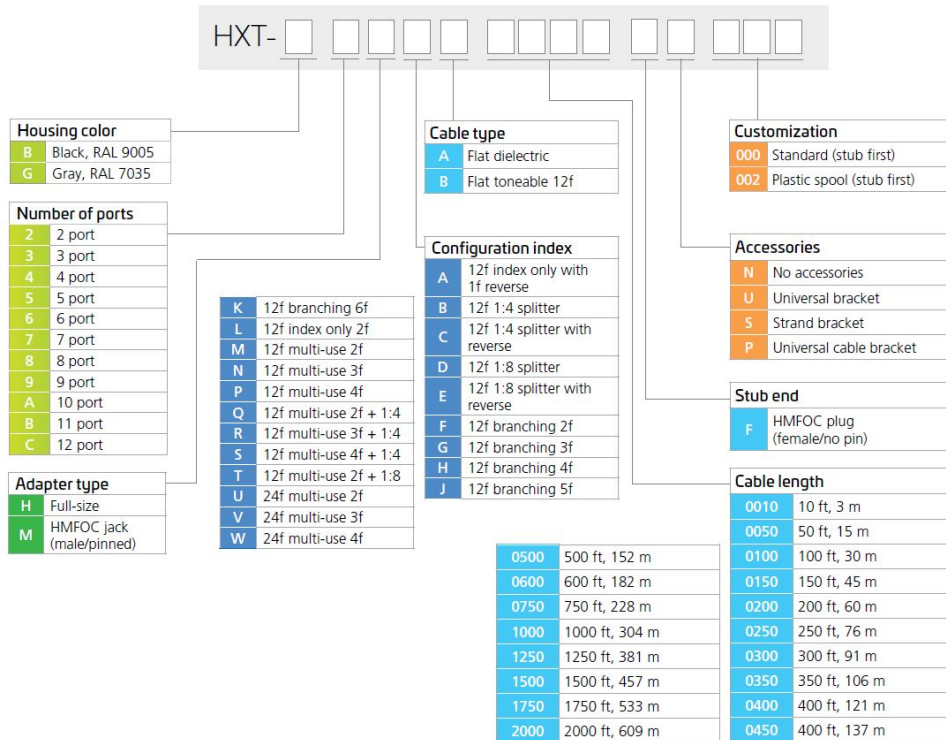

HXT-B3AAA0350FN000

NOVUX HT	TECHNOLOGIES AVAILABLE	SMALL	MEDIUM	LARGE
HXT Series	Fiber indexing	12 fiber index only, 1f	12 fiber 1:4	12 fiber 1:8
		12 fiber index only, 2f	12f multi-use 2f + 1:4	12 fiber multi-use, 3f +1:4
		12 fiber index only, 3f	24f multi-use 2f	12 fiber multi-use, 4f +1:4
		12 fiber index only, 4f	24f multi-use 3f	12 fiber multi-use, 2f +1:8
		12 fiber multi-use, 2f	24f multi-use 4f	
		12 fiber branching, 2 to 6f per port		

Ordering Tree

Material Specifications

Enclosure Material Type Hardened plastic

Optical Specifications

Operating Wavelength Range 1260 – 1635 nm

Attenuation Single Ports, maximum 0.4 dB

Attenuation Cable Coefficient, maximum 0.30 dB/km @ 1550 nm | 0.40 dB/km @ 1310 nm

Insertion Loss, Stub Connector, maximum 0.65 dB

Return Loss, Connector, maximum 65 dB