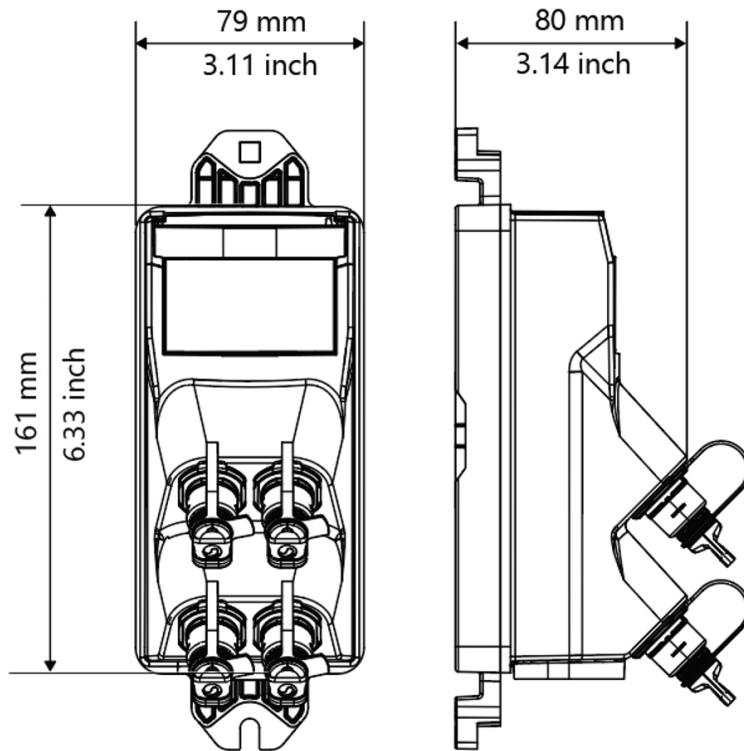

## Dimensions

<b>Height</b>	80 mm   3.14 in
<b>Width</b>	79 mm   3.11 in
<b>Length</b>	161 mm   6.33 in
<b>Cable Length, stub</b>	350 ft (106 m)
<b>Cable Outer Diameter</b>	4.3 x 8.0 mm (0.17 x 0.31 in) in

## Dimension Drawing