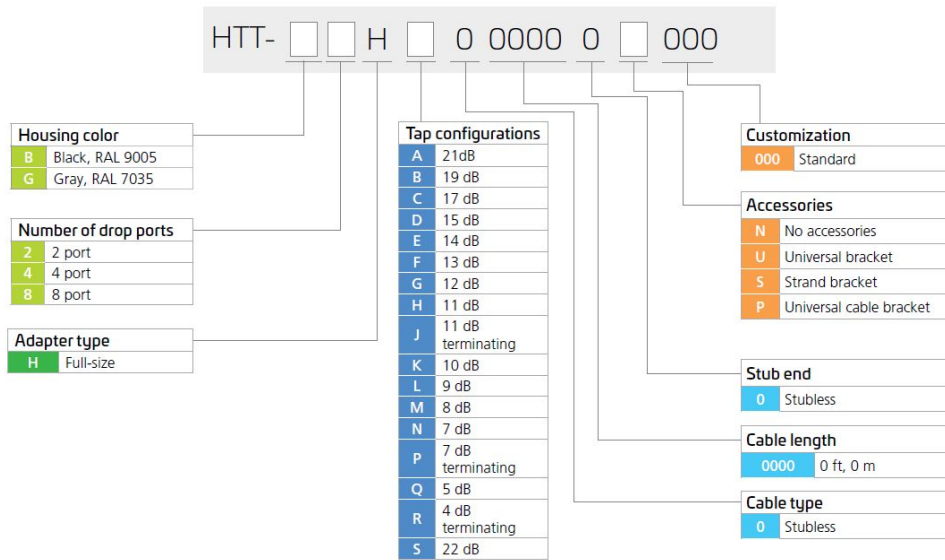

HTT-B4HK000000N000

Material Specifications

Enclosure Material Type Hardened plastic

Optical Specifications

Operating Wavelength Range 1260 – 1635 nm

Attenuation Single Ports, maximum 2 dB

Tap Drop Loss, maximum 11.2 dB

Tap Thru Loss, maximum 4.9 dB

Tap Value 10 dB

Environmental Specifications

Operating Temperature -40 °C to +65 °C (-40 °F to +149 °F)

Relative Humidity 5%–100%, condensing

Environmental Space Above ground | Below ground

Qualification Standards IEC 60529, IP68 + 2 m waterhead | IEC 61753-1, category G

UV Resistance UV stabilized

Packaging and Weights

Packaging quantity 1

Packaging Type Box | Carton