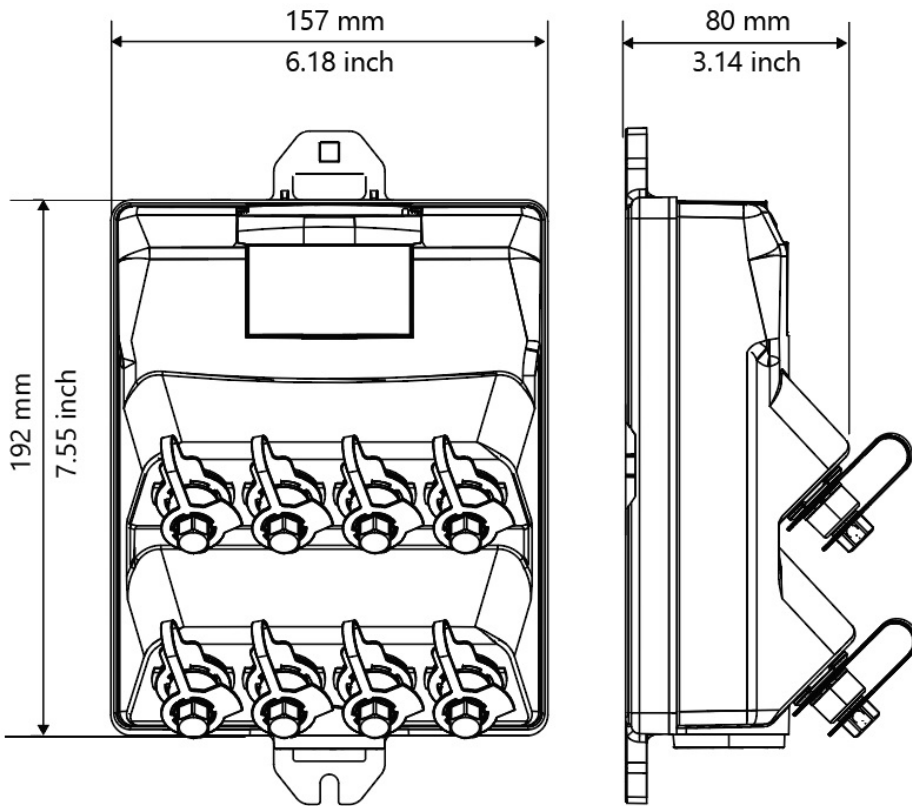

# HTT-B4HK000000N000

NOVUX™ Hardened Tap Terminal, 45/15, 10 dB, One Input port, 4 drop ports and one Through port, Stubless

- NOVUX™ Hardened Tap Terminals incorporate hardened connector technology that is designed to withstand the rugged outside plant environment
- Hardened connectors are factory-integrated and environmentally sealed for use in optical drop cable deployments
- Plug and play adapter ports ensure rapid cable installment in the outside plant access section of the network
- NOVUX™ HTT terminals are available in 2-port, 4-port and 8-port models, depending on the number of drop ports required. Each model is available with a range of tap values depending on how much optical power should be dropped off at each location
- Available with flat dielectric and flat toneable/locatable dielectric cable
- NOVUX™ smaller terminal size for aesthetics and allowing installation in constrained spaces
- NOVUX™ terminals are available in Black (RAL# 9005) or Gray (RAL# 7035)
- CommScope Product ID plate with QR code link to product documents and C-Track

## General Specifications

<b>Distribution Type</b>	4-port tap
<b>Drop Port Type</b>	Hardened full-size SC/APC
<b>Enclosure Color</b>	Black (RAL 9005)
<b>Input Tap, quantity</b>	1
<b>Mounting</b>	Handhole   Pedestal   Pole   Strand
<b>Port Type</b>	Hardened full-size SC/APC
<b>Split Ratio</b>	55/45
<b>Stub Type</b>	No tail
<b>Tap Ports, quantity</b>	4
<b>Thru Tap, quantity</b>	1

## Dimensions

<b>Height</b>	80 mm   3.15 in
<b>Width</b>	95 mm   3.74 in
<b>Length</b>	192 mm   7.559 in
<b>Cable Length, stub</b>	0 ft (0 m)

## Dimension Drawing