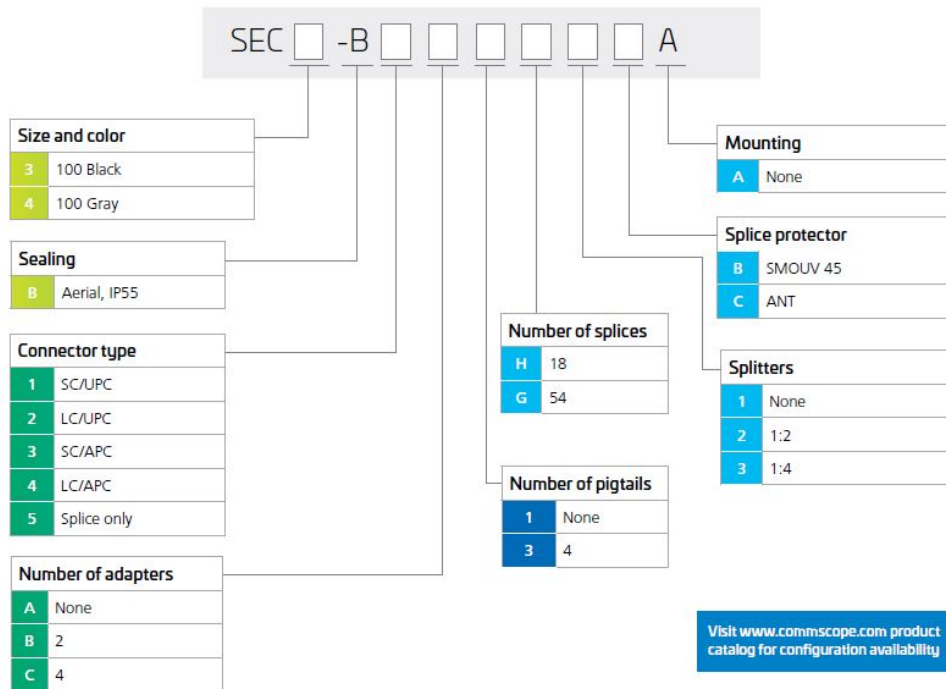

SEC4-B3C1G3BA000

Splices per Tray, quantity	18
Splicing Capacity, maximum	12
Splicing Capacity, Single Fusion, maximum	12
Splicing Type, Supported	Single fusion
Split Ratio	Symmetrical
Splitter Type	1 x 4
Splitter, quantity	1

Dimensions

Height	130 mm 5.118 in
Width	216 mm 8.504 in
Depth	62 mm 2.441 in

Ordering Tree

Ordering information

Optical Specifications

Fiber Type	G.657.A1 G.657.A2 G.657.B3
-------------------	--------------------------------